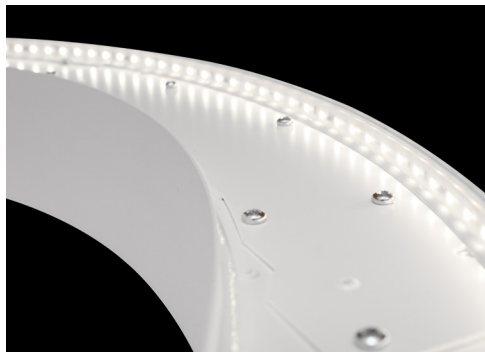

Modernistic architectural luminaire in shapes of popular geometrical figures and fashionable design of simple form. The luminaire is adjusted to be mounted on the ceiling or suspended. It is equipped with highly efficient LED light sources. Various options of luminous flux and colour temperature are available. The sides of the shade are made of thin-walled aluminium profile. In combination with a possibility of painting according to RAL palette, the luminaires allow to achieve a unique arrangement of various premises. Perfectly even surface-emitting is made of material which has very good light transmittance factor and has good diffusion parameters. This luminaire is dedicated to room of high stylistic requirements. It is perfect for hotel atrium, office receptions, architectural studios, conference rooms or halls and corridors in exclusive buildings as well as for theatres or modern shops in shopping centres.

Klasa ryzyka fotobiologicznego: RG0
LEDs photobiological safety class: RG0
фотобиологического риска: группа 0

wersja PE / PE version (IP20)

wersja PU / PU version (IP40)

ARTSHAPE THREE LED UP&DOWN

Wymiary/Dimensions/Размеры

TYP	A (mm)	B (mm)	C (mm)	R1 (mm)	R2 (mm)	R3 (mm)	R4 (mm)
SMALL EDGE	630	575	80	110	30	4960	5040
SMALL FULL	630	575	-	110	-	4960	-
MEDIUM EDGE	900	809	80	110	30	8000	8080
MEDIUM FULL	900	809	-	110	-	8000	-
LARGE EDGE	1170	1043	80	110	30	17000	17080
LARGE FULL	1170	1043	-	110	-	17000	-