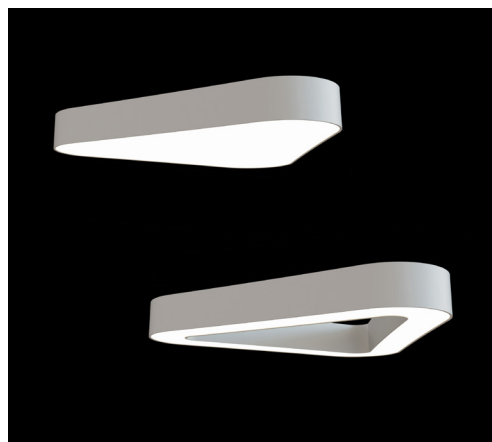

TYP	Symbol	Symbol	Symbol	Symbol	Symbol
ARTSHAPE THREE LED	SMALL	EDGE	25 W	LED	3000
ARTSHAPE THREE LED	SMALL	EDGE	50 W	LED	6000
ARTSHAPE THREE LED	MEDIUM	EDGE	35 W	LED	4500
ARTSHAPE THREE LED	MEDIUM	EDGE	70 W	LED	9000
ARTSHAPE THREE LED	LARGE	EDGE	50 W	LED	6000
ARTSHAPE THREE LED	LARGE	EDGE	92 W	LED	12000
ARTSHAPE THREE LED	SMALL	FULL	32 W	LED	3000
ARTSHAPE THREE LED	SMALL	FULL	50 W	LED	6000
ARTSHAPE THREE LED	MEDIUM	FULL	90 W	LED	11000
ARTSHAPE THREE LED	LARGE	FULL	130 W	LED	16000

Dostępna barwa światła / Available colour of the light / Цветовая температура: 830/840

SDCM=3

Trwałość źródeł LED / Lifetime of LED sources / Срок службы светодиодов: 60000 h (L80/B10)

Zakres temperatury pracy oprawy / Operating temperature range / Диапазон рабочих температур светильников: 5° C - 30° C

Podana moc dotyczy całego systemu (tolerancja +/- 10%).
The power shown refers to the whole system (tolerance +/- 10%).
Указанная мощность указана для всей системы (допускается отклонение +/- 10%)

Podany strumień świetlny dotyczy źródeł LED (tolerancja +/- 10% w zależności od wartości temperatury barwowej).
The given luminous flux refers to LED light sources (tolerance +/- 10% depends on the value of the colour temperature).
Указанный световой поток касается светодиодных источников света (допускается отклонение +/- 10% в зависимости от цветовой температуры)

Klasa ryzyka fotobiologicznego: RG0
LEDs photobiological safety class: RG0
фотобиологического риска: группа 0