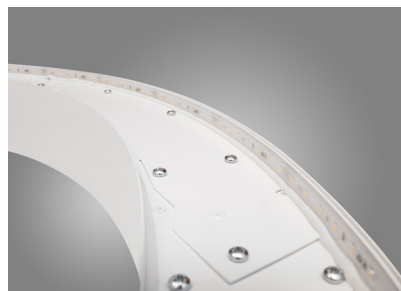

Opcje oprawy/Luminaire options/Характеристика светильника Przesłony/Diffuser/Рассеиватели:

PLX przesłona opalizowana PMMA
PMMA opal diffuser / рассеиватель из PMMA опаловый

Układ zasilający/Control gear/Пускорегулирующая аппаратура:

E zasilacz driver / Блок питания

EDD zasilacz DIM DALI
DIM DALI driver / Блок питания DIM DALI